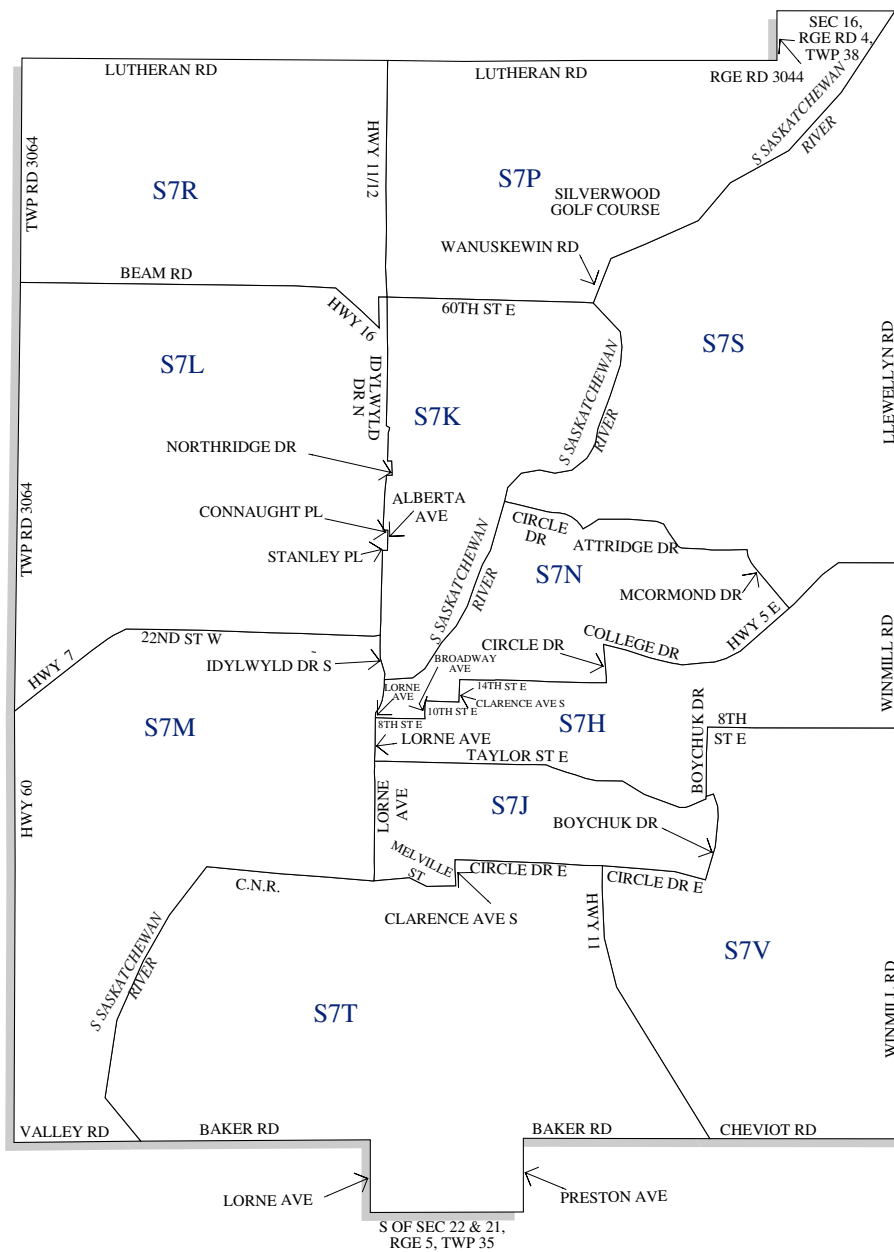

Urban FSAs
RTA urbaines

SCALE / ÉCHELLE 1:150 000

Metres 1000 0 1000 2000 3000 Metres

248178